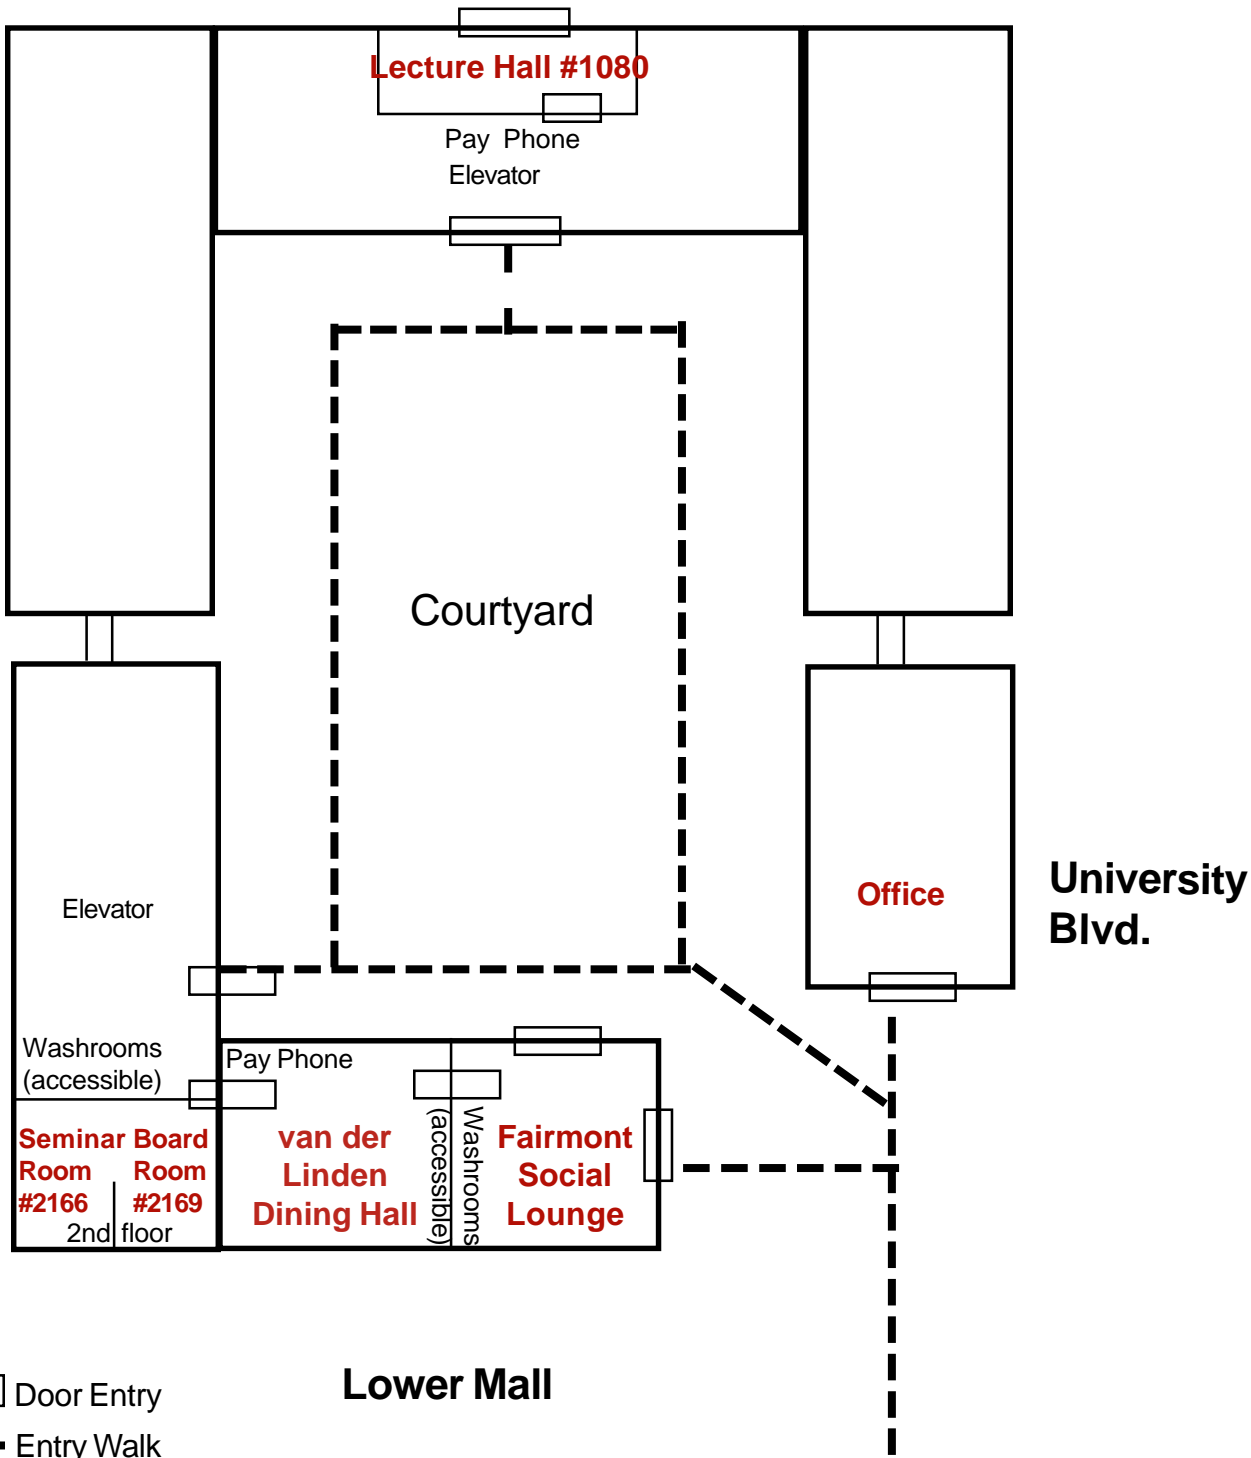

**ST. JOHN'S COLLEGE
2111 LOWER MALL**

Gate 6

Marine Drive

University Blvd.

□ Door Entry
- - - Entry Walk

Lower Mall

**WEST
PARKADE**